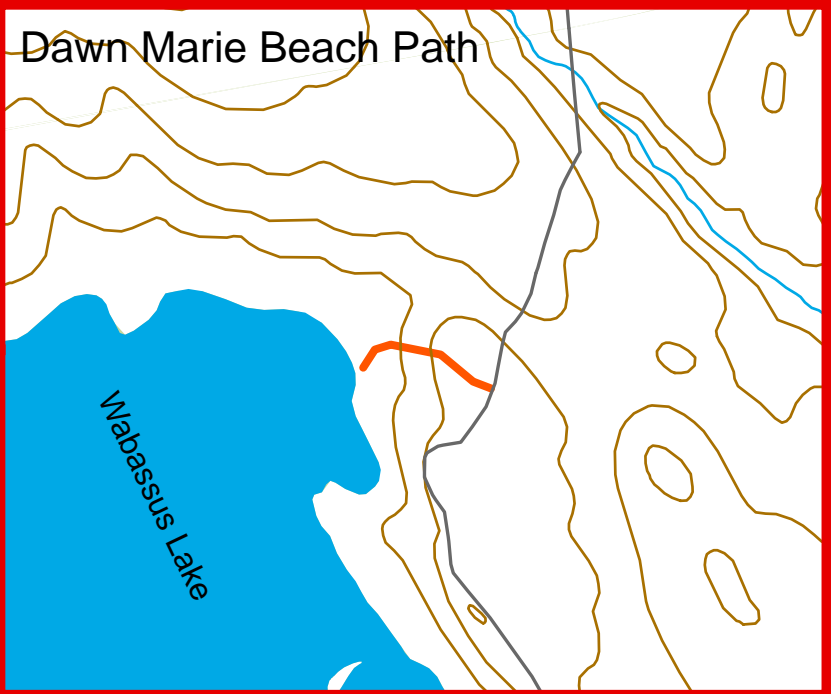

Farm Cove Community Forest - Dawn Marie Beach Path

- Farm Cove Community Forest
 - Downeast Lakes Water Trail
 - Hiking Trails
 - Conservation Land, Maine
 - Sunrise Easement
- Map by DLLT 2/8/11; Data from Maine OGIS