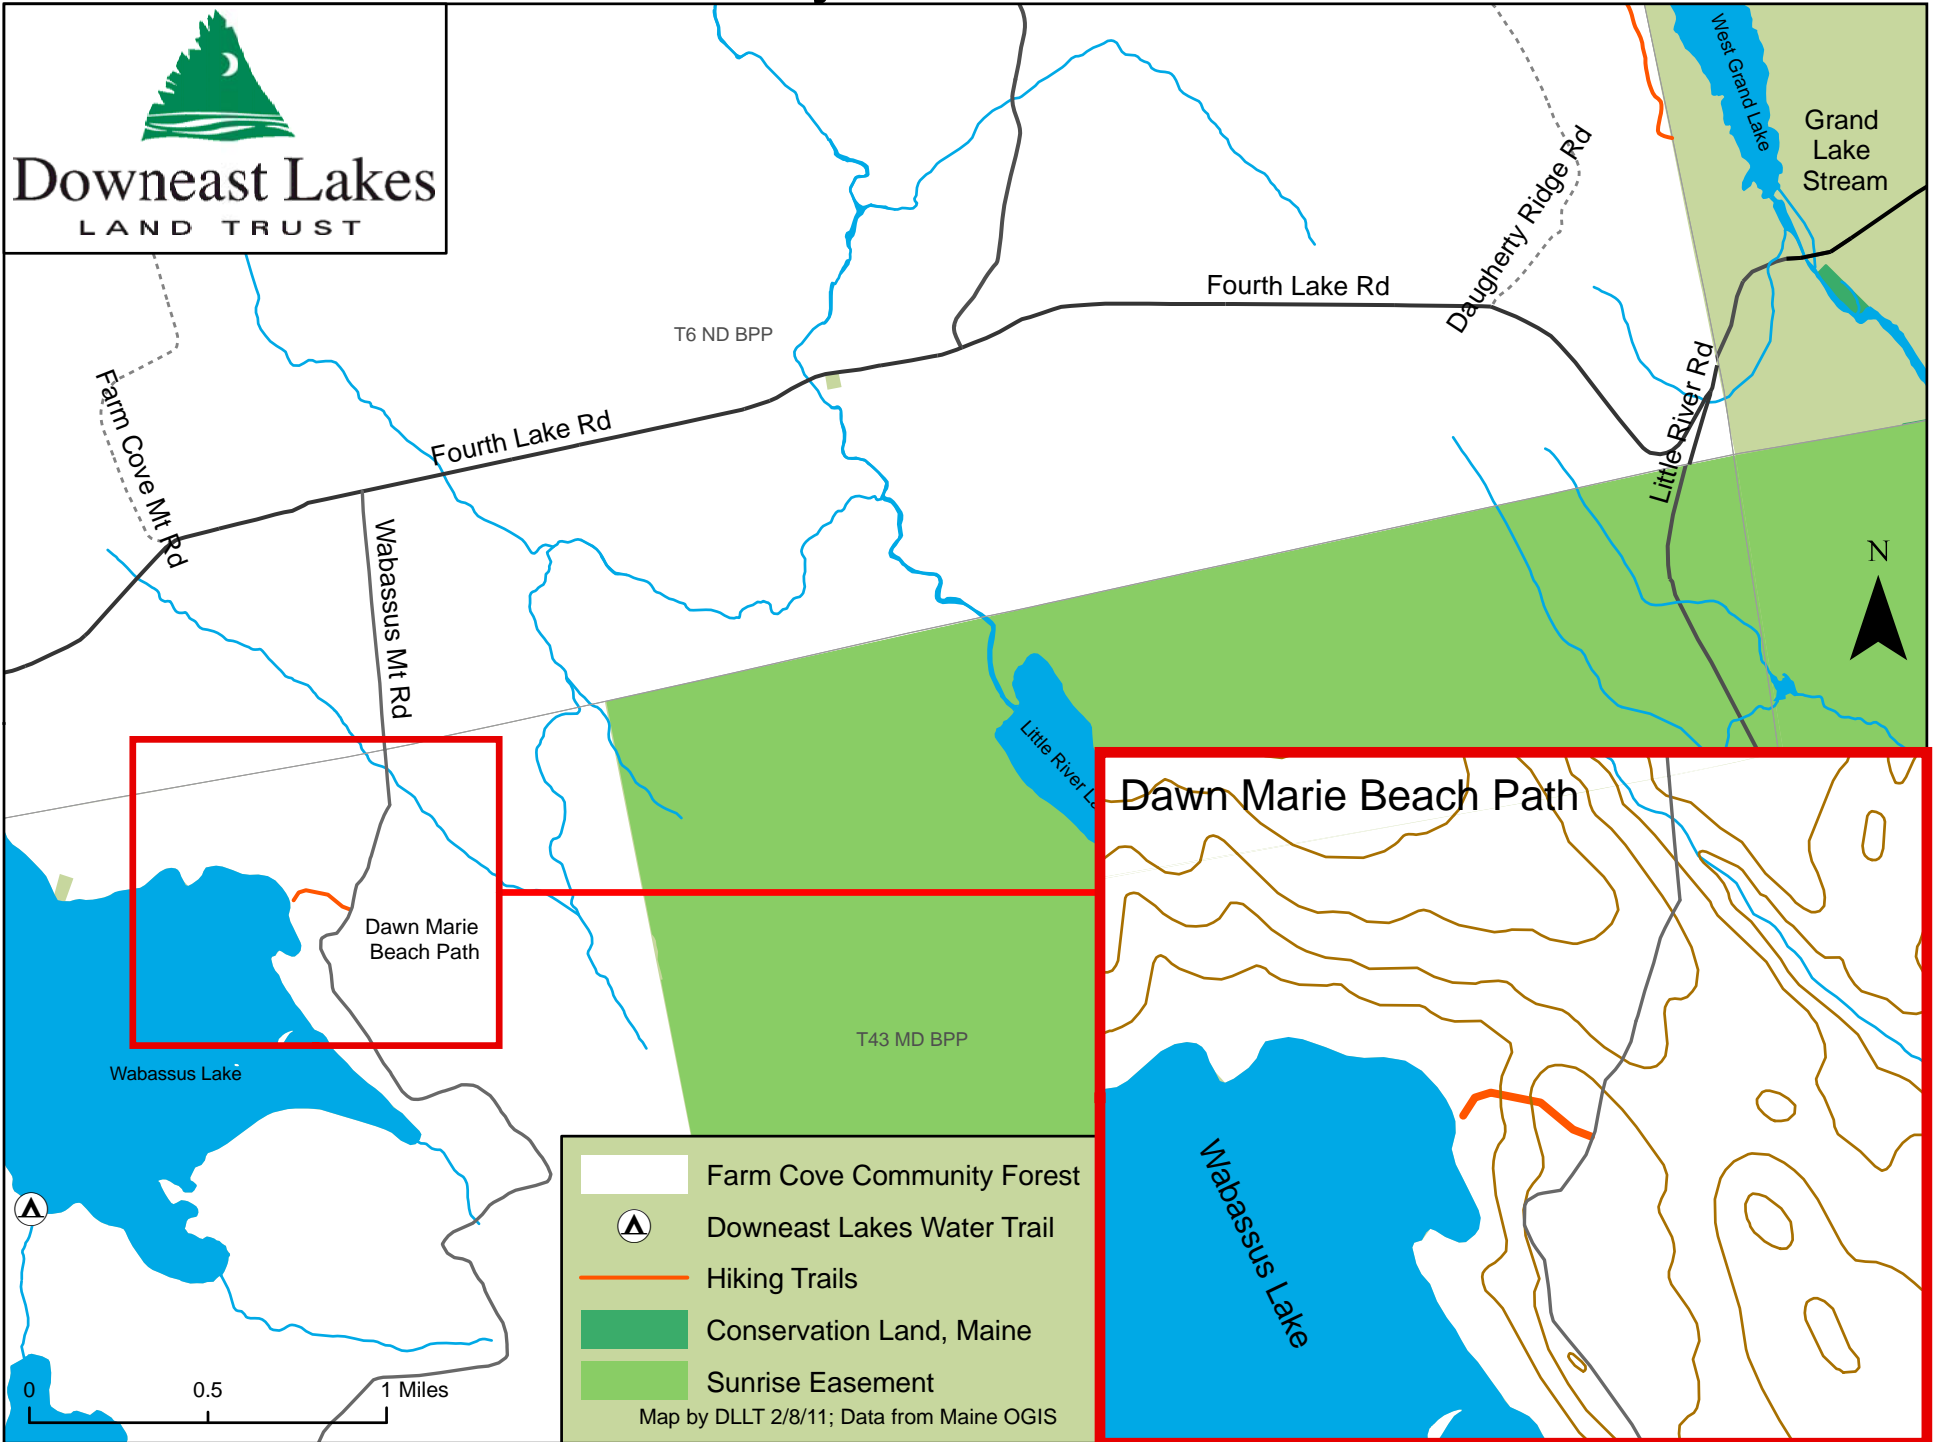

Farm Cove Community Forest - Dawn Marie Beach Path

- Farm Cove Community Forest
 - Downeast Lakes Water Trail
 - Hiking Trails
 - Conservation Land, Maine
 - Sunrise Easement
- Map by DLLT 2/8/11; Data from Maine OGIS