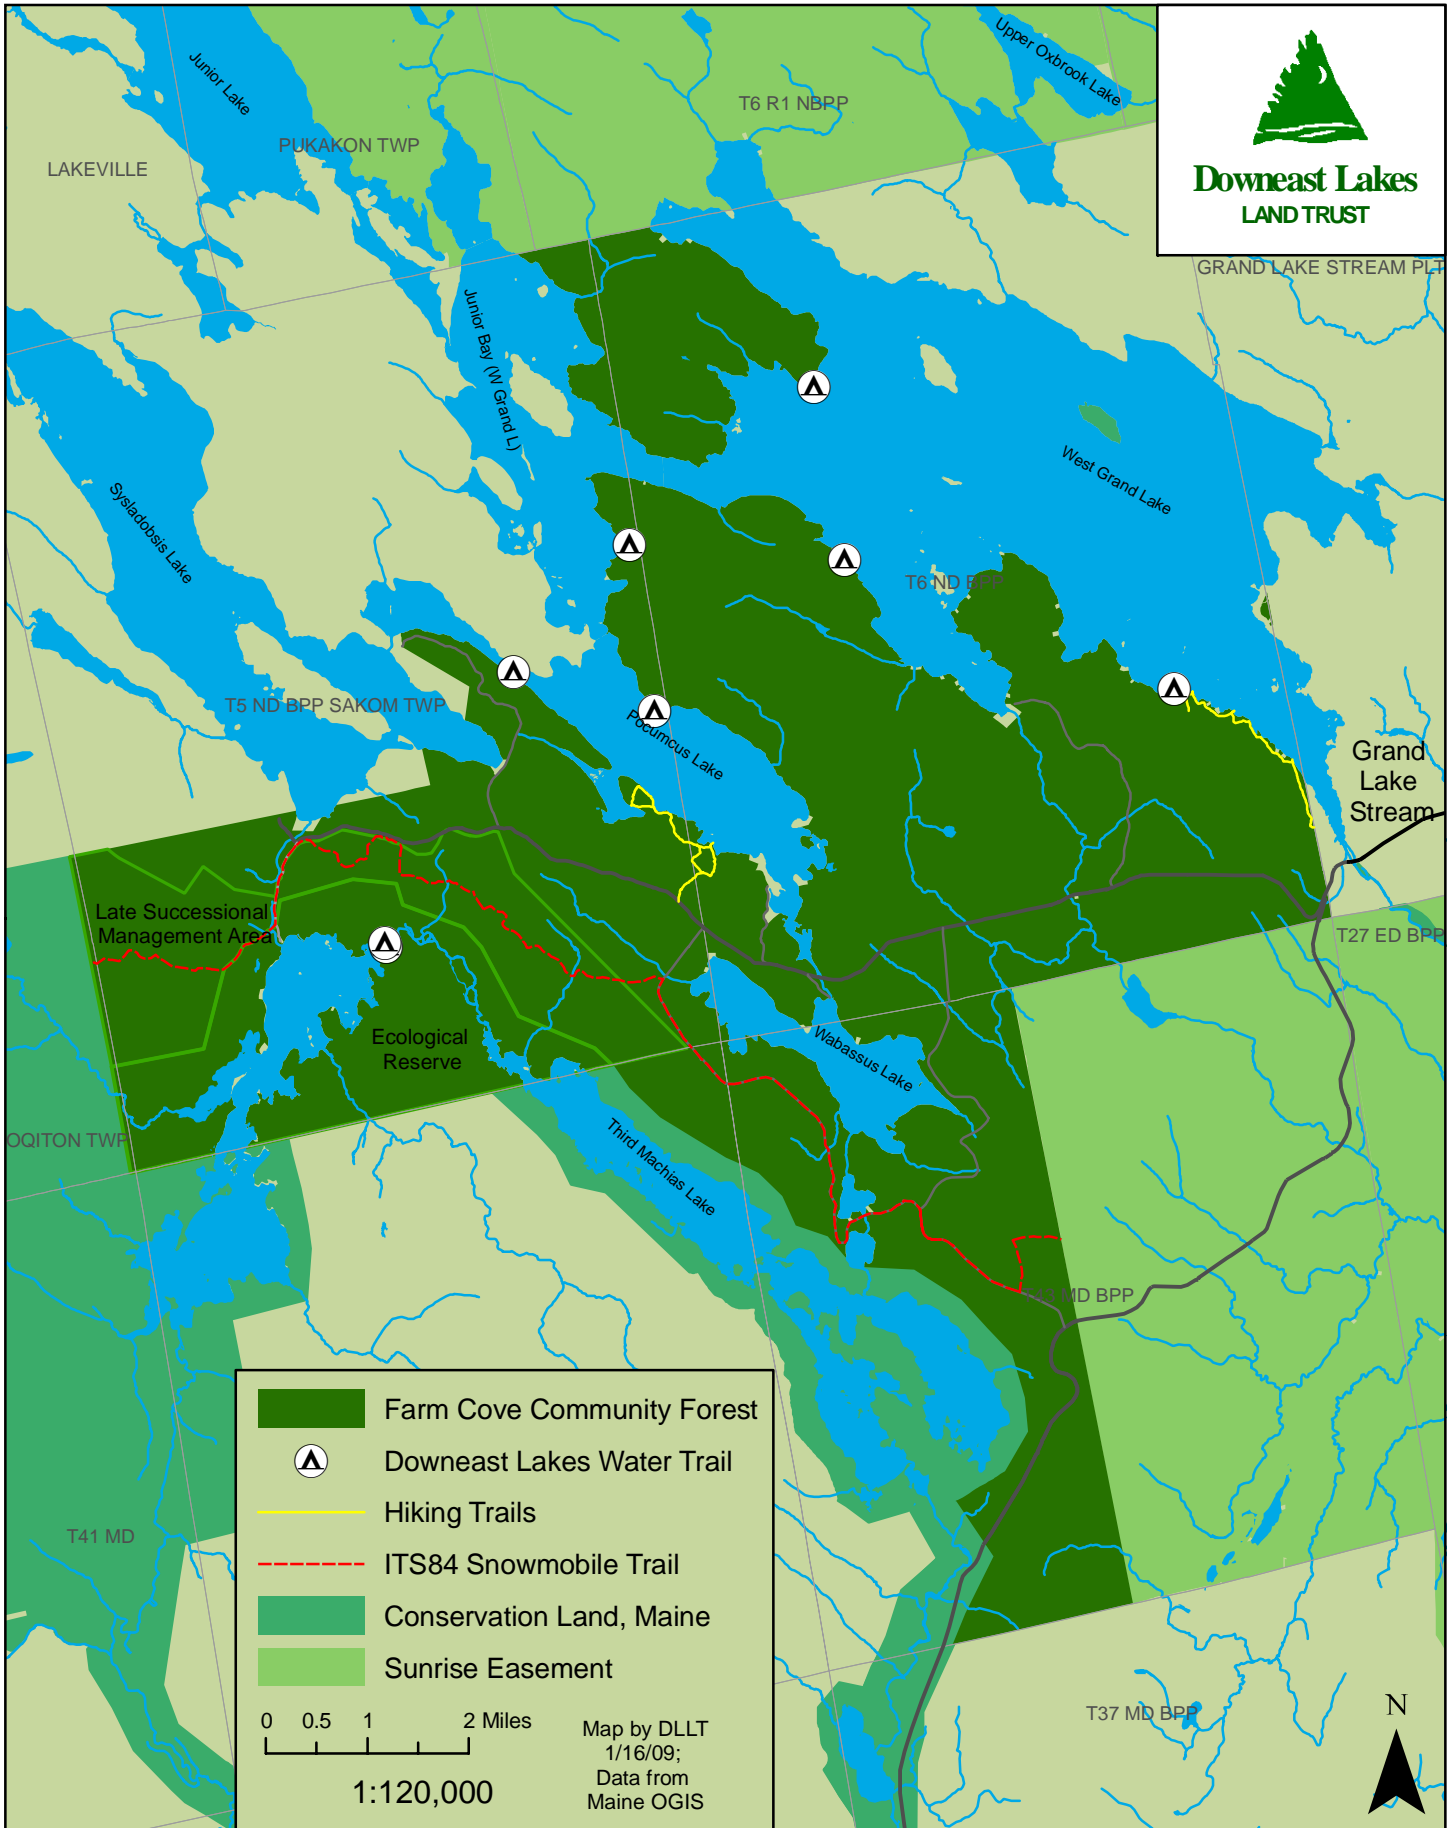

Farm Cove Community Forest

	Farm Cove Community Forest
	Downeast Lakes Water Trail
	Hiking Trails
	ITS84 Snowmobile Trail
	Conservation Land, Maine
	Sunrise Easement

0 0.5 1 2 Miles
 1:120,000
 Map by DLLT
 1/16/09;
 Data from
 Maine OGIS